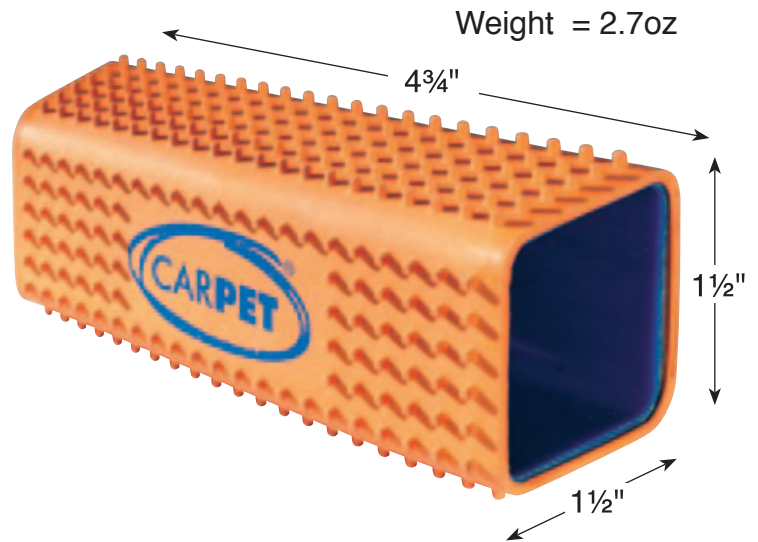

Pet Hair Remover

Specifications

- **Materials – plastic inner tube outer rubber coated**
- **Washable**
- **No odour or stickiness**
- **Durable**
- **Available in Original Orange and Boutique Pink**

Cartons of 10 = 1.9lbs 10 1/2 x 4 3/4 x 6 inches

Cartons of 12 x 10 = 25lbs 21 3/4 x 15 x 13 1/4 inches

Cartons of 50 = 10lbs 20 1/4 x 11 1/4 x 6 1/4 inches

Cartons of 100 = 19lbs 20 1/4 x 11 1/4 x 12 1/4 inches

1 pallet = 2,400 units

1 20 ft container = 56,500 units